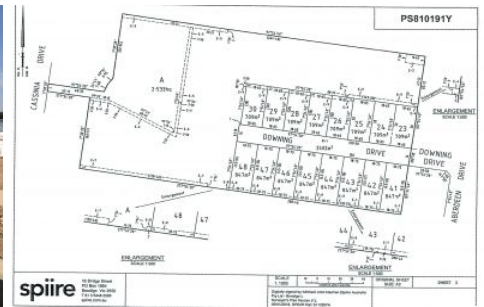

McIVOR FOREST ESTATE - STAGE 19 DOWNING DRIVE, JUNORTOWN

McIVOR FOREST STAGE 19

Bendigo's Premier Residential Estate

Only 9 minutes from central Bendigo

Downing Drive Junortoun VIC

Stage 1 Forest Edge Estate (Also referred to as Stage 19 McIvor Forest Estate) is now SOLD! This 16 lot stage is overlooking Bendigo National Park, walking & bike tracks near by & kids playground, close proximity to Catherine McAuley College, Kennington Village and only minutes from Central Bendigo.