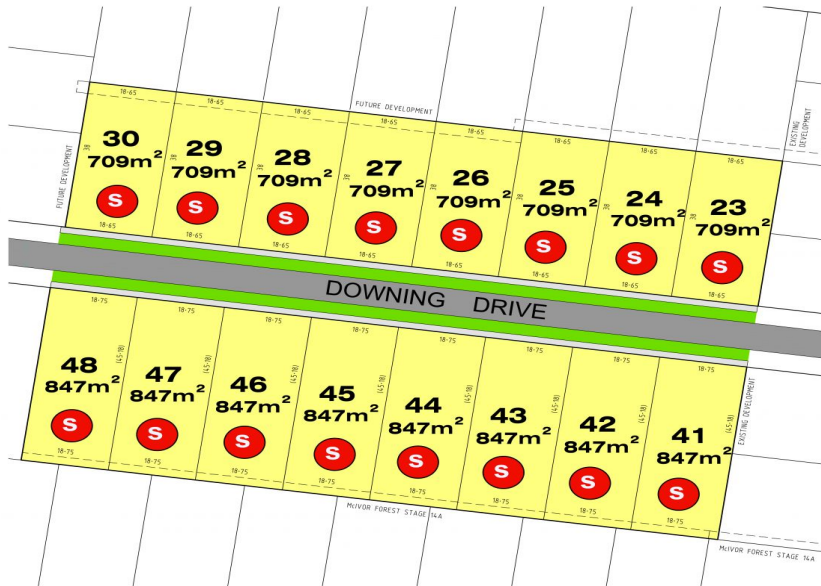

McIVOR FOREST ESTATE - STAGE 19 DOWNING DRIVE, JUNORTOWN

McIVOR FOREST STAGE 19

Bendigo's Premier Residential Estate

Only 9 minutes from central Bendigo

Downing Drive Junortoun VIC

Stage 1 Forest Edge Estate (Also referred to as Stage 19 McIvor Forest Estate) is now SOLD! This 16 lot stage is overlooking Bendigo National Park, walking & bike tracks near by & kids playground, close proximity to Catherine McAuley College, Kennington Village and only minutes from Central Bendigo.

Price : \$ 187,500

View : <https://www.dck.com.au/sale/vic/greater-bendigo-region/junortoun/residential/land/5767344>

Justin Pell
(03) 5440 5000

Marc Cox
(03) 5440 5000